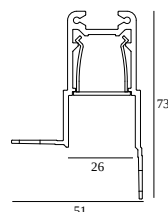

FTL35 F HE TRW+ - PROFILE SBL

16429 0000 ANO

AVAILABLE IN
ALU ANODIZED 16429 0000 ANO

 [View on website](#)

General info	
LOCATION	indoor
INSTALLATION	Ceiling Recessed
CUTOUT SHAPE/SIZE (MM)	rectangle - 32 x L
RECESSED DEPTH (MM)	55
WEIGHT (KG)	1
INFORMATION	MAX.L / PROFILE : 6m INCL.PC SBL HE
Electrical info	
CLASS	III
CERTIFICATES	CB, ENEC, LCA
Lightsource info	
LIGHTSOURCE NAME	LED